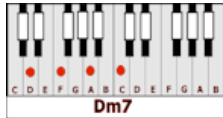

ROSANNA – Toto (G)

GUITAR / KEYBOARD CHORDS:

G = 320003

F9 = 131211

Em7 = o20000

C = x32010

F = xx3211

Eb = xx5343

Dm7 = xx0211

Gm = 355333

F/A = xo3211

Bb = x13331

Cm7 = x35343

INTRO: G

G
 All I wanna do when I wake up in the morning is see your eyes .. Rosanna, Rosanna
F9 **Em7** **G** **C - C**
 I never thought that a girl like you could ever care for me .. Rosanna
F
 All I wanna do in the middle of the evening is hold you tight .. Rosanna, Rosanna
Eb **Dm7**
 I didn't know you were looking for more than I could ever give